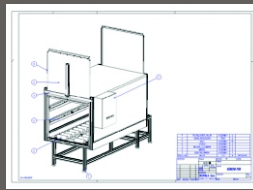

Podjetje za izdelavo kovinskih izdelkov, elektroinstalacije in avtomatizacijo, 3-D konstrukcije, oblikovanje in modeliranje. Za vas smo in bomo izdelali kakovostne omarice - kakovost, ki ste jo, kot zvest kupec pričakovali in jo imate pravico zahtevati. Z donosnimi projekti trajnih izdelkov ostajamo investitorjem zanesljiv partner. Stroje, orodja in poslovne prostore prilagajamo uveljavljenim projektom. Modelirane vzorce avtomatiziramo v serijske uspešnice. V sodelovanju z znanimi distributerji je v nerjavečih omaricah SKOVELA polno informacij in energije. Z distributerji prilagodimo velikost omarice vgrajeni opremi in načinu montaže.

Partner za dostavo zagotavlja dobavo tudi v puščavo!

Za vse ostale informacije smo dosegljivi na spodnjih naslovih:

Tel.: +386 (0)3 581 36 98
Fax: +386 (0)3 819 06 98
e-mail: ad@skovela.com
Inter.: www.skovela.com/jagoda

Unternehmen für die Herstellung von Metallprodukten, Elektroinstallationen und Automatisierung, 3-D Konstruktionen, Modellierung und Design. Für Sie haben wir und werden wir Schränke hoher Qualität herstellen Qualität, die Sie erwarten und das Recht haben zu verlangen. Mit einträglichen Projekten von permanenten Produkten verbleiben wir ein zuverlässiger Partner. Maschinen, Werkzeuge und Geschäftsräume anpassen wir erfolgreichen Projekten. Modellerte Muster automatisieren wir in Serienerfolge. In Zusammenarbeit mit bekannten Verteilern sind in rostfreien Schränken SKOVELA viele Informationen und Energie. Mit Verteilern passen wir die Größe des Schrankes der eingebauten Ausrüstung und der Montage an.

Partner für die Lieferung garantiert die Lieferung auch in die Wüste!

Für alle anderen Informationen kontaktieren Sie uns an folgende Adressen:

Tel.: +386 (0)3 581 36 98
Fax: +386 (0)3 819 06 98
E-mail: ad@skovela.com
Inter.: www.skovela.com/jagoda

Company for the production of metal products, electric installations and automation, 3-D constructions, design and modelling. We will produce for you high quality cabinets quality you expected and have the right to demand. With profitable projects of permanent products we will remain a reliable partner. Machines, tools and business facilities are adapted to effective projects. Model samples are automated into serial success. In cooperation with known distributors in rustless cabinets SKOVELA full of information and energy. With distributors we adapt the size of the build-in equipment and montage.

Partner for supply ensures delivery also to the desert!

For further information please contact:

Tel.: +386 (0)3 581 36 98
Fax: +386 (0)3 819 06 98
E-mail: ad@skovela.com
Inter.: www.skovela.com/jagoda